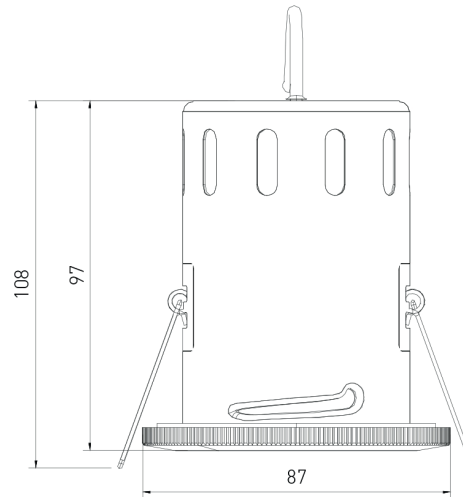

D-Lux LED Downlights

ECO450 6W D-Lux LED IP65 Downlight

GL-25WHIP, GL-33CHIP, GL-30BAIP

Matt White, Chrome, Brushed Aluminium

Product Image

Product Line Drawing

All measurements in mm

Energy Rating Label

Description

6W LED GU10 Downlight complete with screwless connector and ISS (Insulation Support Strap)

IP65 rated making this fitting ideal for use in bathrooms.

Available in Brushed Aluminium, Chrome and Matt White finishes.

Specification

Voltage	230V AC
Lamp	6W LED Non-Dimmable GU10 (Supplied)
Colour Temp.	3000K
Lumens	495lm
Cut Out	73mm
Minimum Void	100mm
Bezel Finish	White, Chrome or Brushed Aluminium

Connection	Push on
IP Rating	IP65
Electrical Safety	BSEN60598 (Relevant clauses)
Fire Rating	Suitable for 30, 60 and 90 min ceilings (BS476 Part 20, 21 & 23)
Acoustic Rating	BS EN ISO 140-3: 1995 & BS EN ISO 140-6: 1998