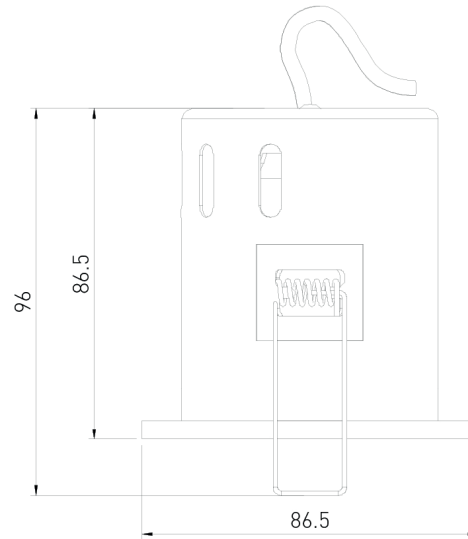

## Product Line Drawing

All measurements in mm

## Specification

Voltage	230V AC
Lamp	6W LED Non-Dimmable GU10 (Supplied)
Colour Temp.	3000K
Lumens	495lm
Cut Out	72mm
Minimum Void	100mm
Bezel Finish	White, Chrome or Brushed Aluminium

Connection	Push on
IP Rating	IP20
Electrical Safety	BSEN60598 (Relevant clauses)
Fire Rating	Suitable for 30, 60 and 90 min ceilings (BS476 Part 20, 21 & 23)
Acoustic Rating	BS EN ISO 140-3: 1995 & BS EN ISO 140-6: 1998