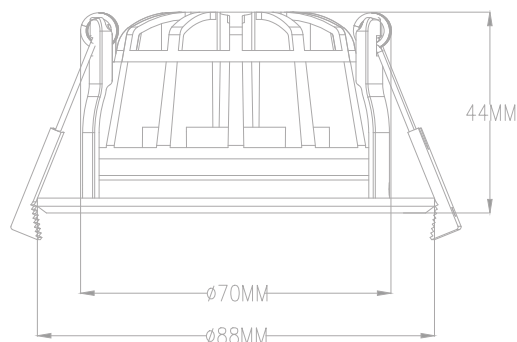

D-Lux LED Downlights

EC0800 Dimmable Downlight

GL-EC08WH, GL-EC08CH, GL-EC08BA

[Matt White, Chrome, Brushed Aluminium]

Product Image

Available in Brushed Aluminium,
Matt White & Chrome.

Product Line Drawing

All measurements in mm

Specification

Voltage	230V AC
Wattage	8W
Lamp	Built-in LED
Colour Temp.	3000K
Lumens	800lm
Cut out	70mm
IP Rating	65
Dimmable	Yes
Minimum Void	55m
Bezel Finish	Interchangeable. White, Chrome or Brushed Aluminium
RA	>80
Connection	Push on
Beam Angle	45°
Light Intensity	1150cd